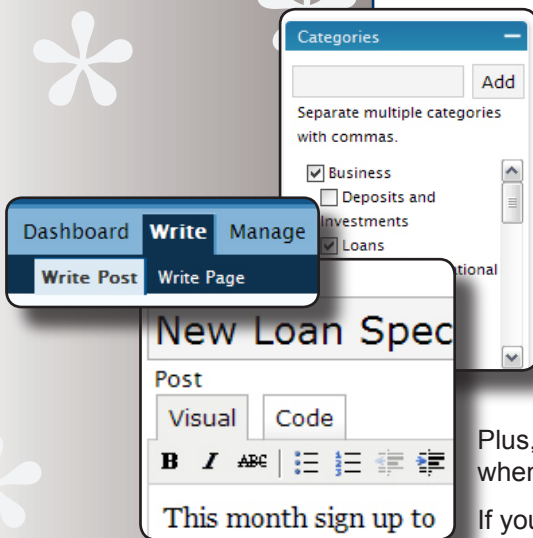

PICK YOUR THEME

The look of your WESCO Net Web Services SiteControl web site is up to you. Included with your SiteControl subscription are several great looking themes. Pick one of these and you have an instant website.

Plus, you can changes themes whenever you want!

If you are comfortable with HTML and CSS, you can create your own theme. Show off your PhotoShop and coding skills by adding your custom touches to one of the included themes or start from scratch if you're up for the challenge.

Or, let WESCO Net Web Services create a custom theme for you.

PRE-WRITTEN CONTENT

SiteControl is powerful enough to use WESCO Net Web Services Code Snippets. Easily link to informative sites such as CU*Secure and Financial Education content.

Also, with SiteControl, its easy to use CU*Answers Library articles. Add this pre-written content directly to your web site with one simple line in your post or article.

Watch the WESCO Net Web Services web site at <http://ws.wesconet.com> for new Snippets and Library articles as they become available.