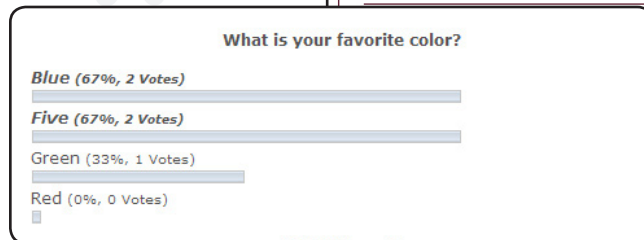

Monthly SiteControl Subscription $100/month

Select a Web Hosting Plan

Professional $25/month

Premium $35/month

Choose from one of the many included themes, develop your own theme or have WESCO Net Web Services develop a theme for you

Shared* Custom Theme for Library $1500

Unique Custom Theme $2500

*Shared Custom themes will be released to the Theme Library for all SiteControl users.

Custom Maintenance $100/hour*

*Quarter hour increments, $25.00 minimum charge.

MORE INFORMATION

See <http://ws.wesconet.com> for Terms of Service and an Order Form.

Have questions? Give us a call or send an email.

Loan Rates		
Loan Type	Rates as low as	Terms/Information
Secured Loans Up To 48 Months	6.600%	Secured Titled Vehicles
49 To 60 Month Secured Loan	6.850%	Secured Titled Vehicles
72 Month Secured Loan		
Unsecured Loan 36 Months		

Visual Code

B I ABC [Icons]

{rateboard:savings}

{rateboard:loan}

You may add your disclosures here.

{rateboard:cd}

One Response To "An Online Collaboration To Search For Answers"

1. Randy Kames Says:
  [May 31st, 2007 at 4:52 pm](#)
  Check out www.cisco.com and search "The Human Network" and poke around a bit. I know you have seen the ads on television and the network of members who imagine if every member thought of a credit union as the network of members who important an owner of my own chance a financial success.

Give Us Your Comments, Questions Or Feedback.

WESCO Net
web services

6000 28th Street SE
Grand Rapids, MI 49546

800.327.3478
616.285.5735 Fax
ws.wesconet.com
web_services@wesconet.com